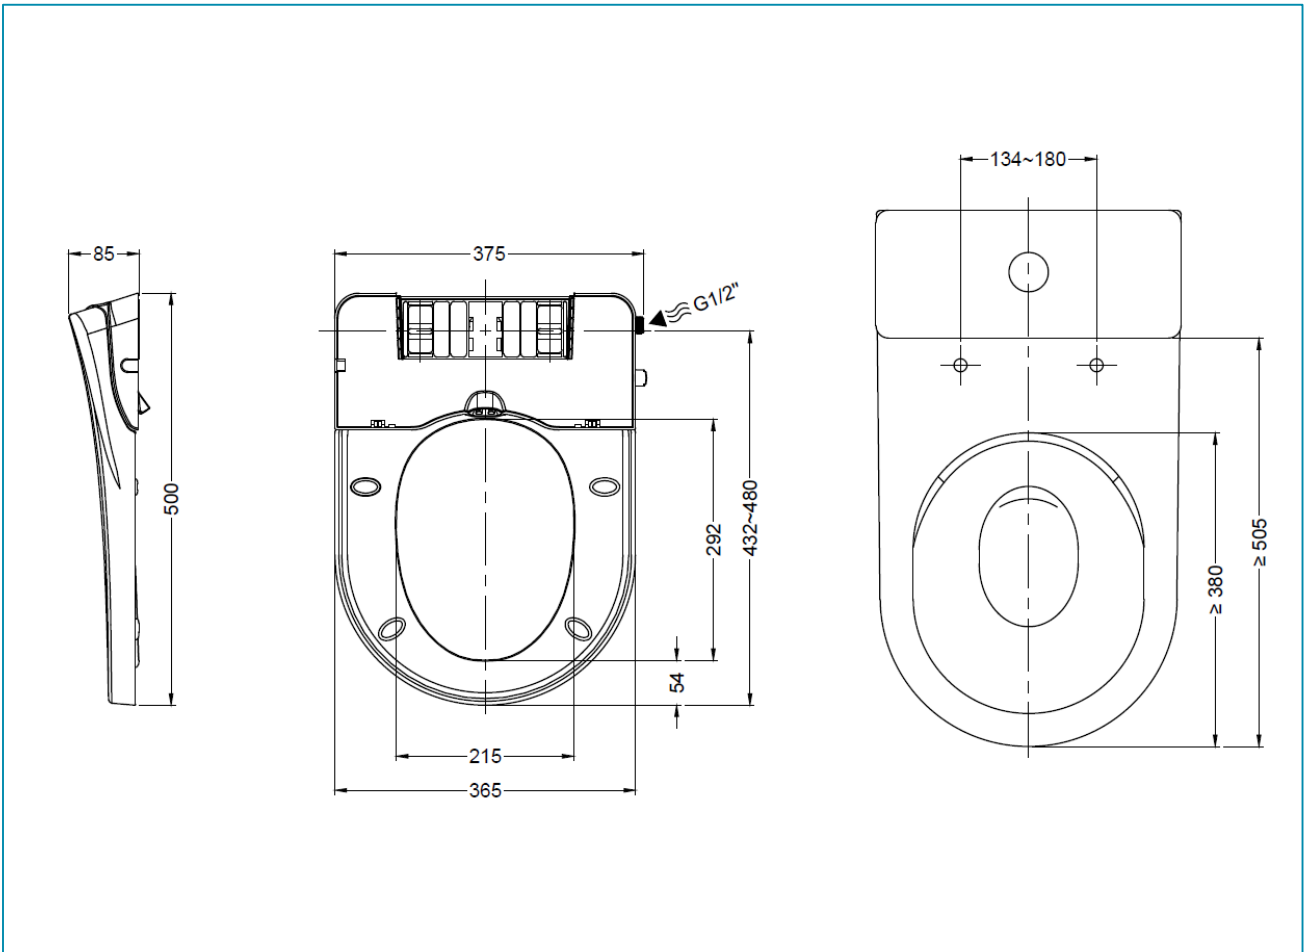

Bidet Seat & Cover

Product Features

- Rear and feminine wash bidet function
- Anti-bacterial self-cleaning nozzle
- Rotatable side lever to adjust bidet washing mode and water pressure
- Manual operation that requires no battery/electrical power
- Quiet soft-closing seat & cover
- Universal hinge for flexible water closet compatibility
- Easy and secure installation
- Easy removal by quick-release button

Product Specification

- Dimensions : 500(L) x 375(W) x 85(H)mm
- Material : PP
- Water flow : 0.35 – 1.8L/min
- Operating water pressure : Above 0.07MPa (dynamic)
- Flexible hose length : 600mm

Technical Drawing